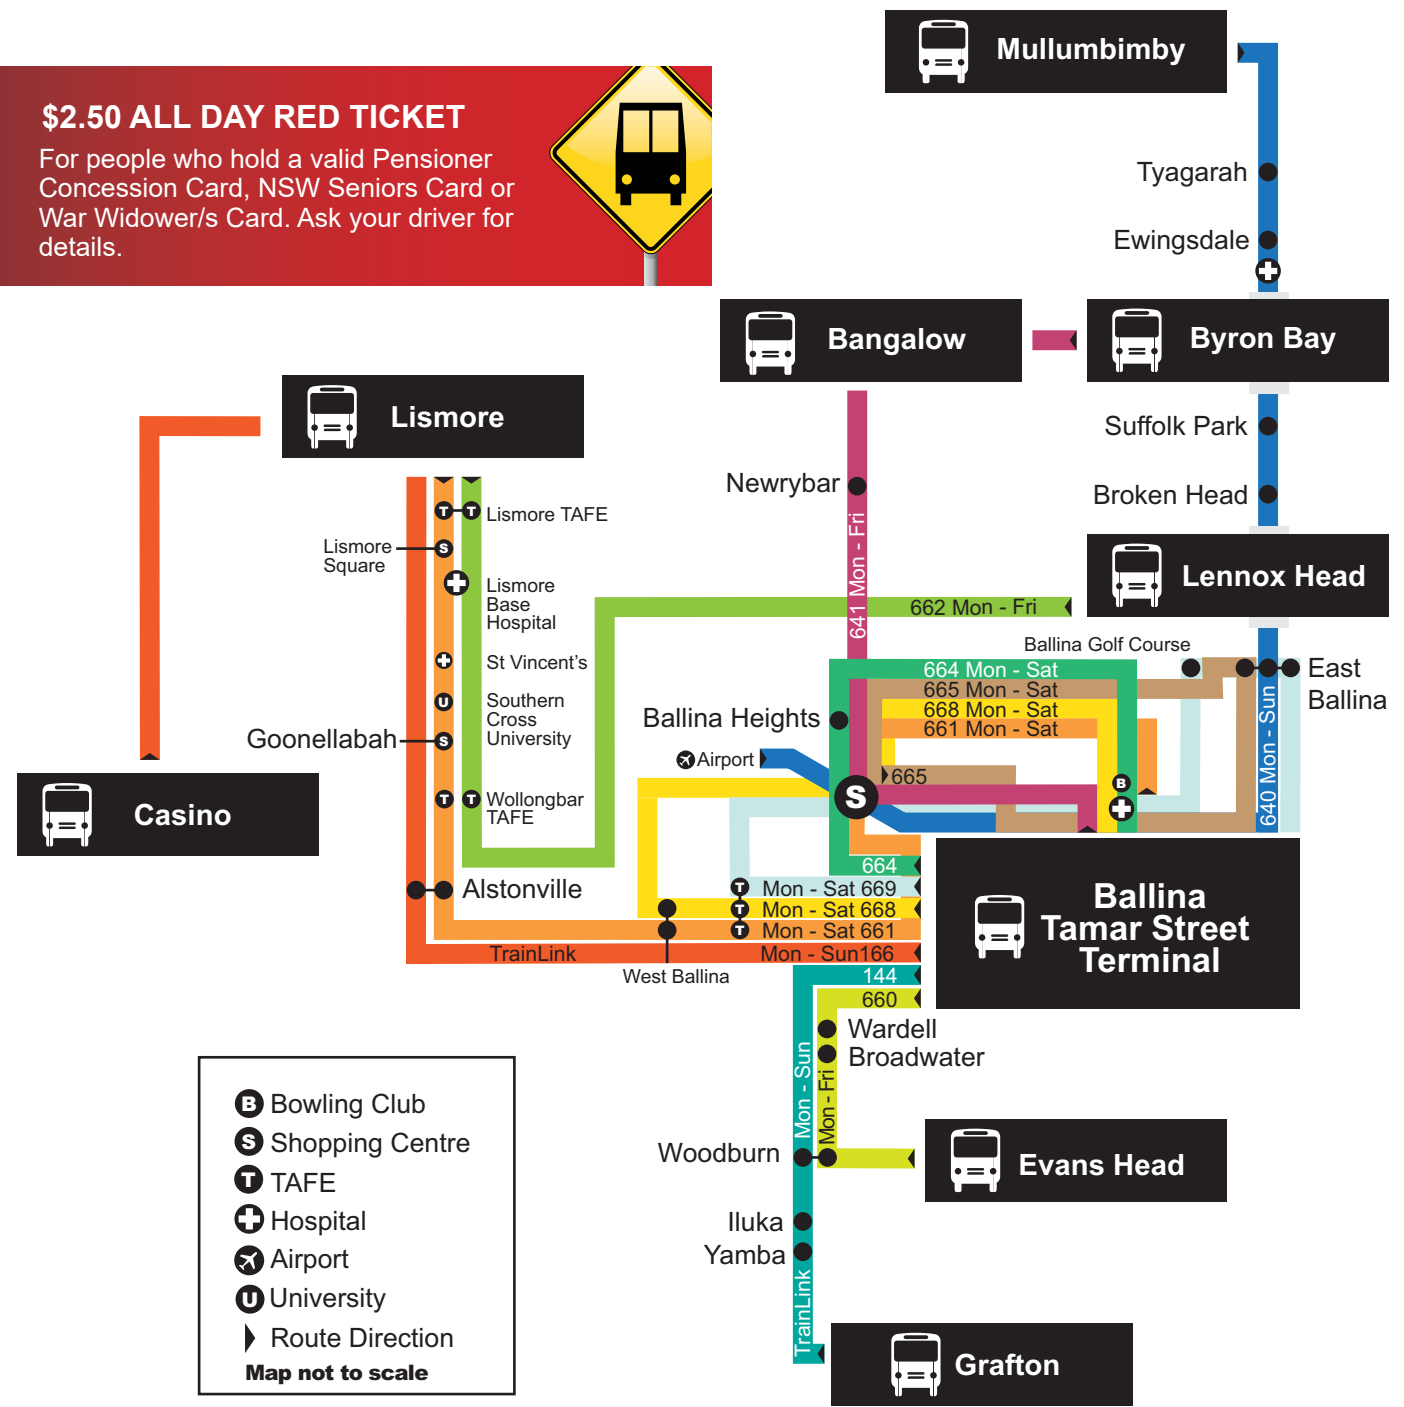

MAJOR DESTINATIONS

Towns

Towns	Routes
Ballina Heights	664
Lismore	661
Byron Bay	640 641
Lennox Head	640
Bangalow	641
Mullumbimby	640
Casino	166
Evans Head	660
Grafton	144

Shopping Centres

Shopping Centres	Routes
Ballina Fair	640 641 661 664 665
	668 669
Lismore Square	661

Education

Education	Routes
Ballina TAFE	661 668 669
Wollongbar TAFE	661 662
Lismore TAFE	661 662
Southern Cross University	661

Hospitals

Hospitals	Routes
Ballina District Hospital	640 641 664 665 668
	669
Lismore Base Hospital	661 662

Other

Other	Routes
Cherry Street Bowls	640 641 664 665 668 669
Golf Course	669
Ballin Byron Gateway	640
Airport	

$2.50 ALL DAY RED TICKET

For people who hold a valid Pensioner Concession Card, NSW Seniors Card or War Widower/s Card. Ask your driver for details.

Note: Contact information for route services is available on the back page of this brochure